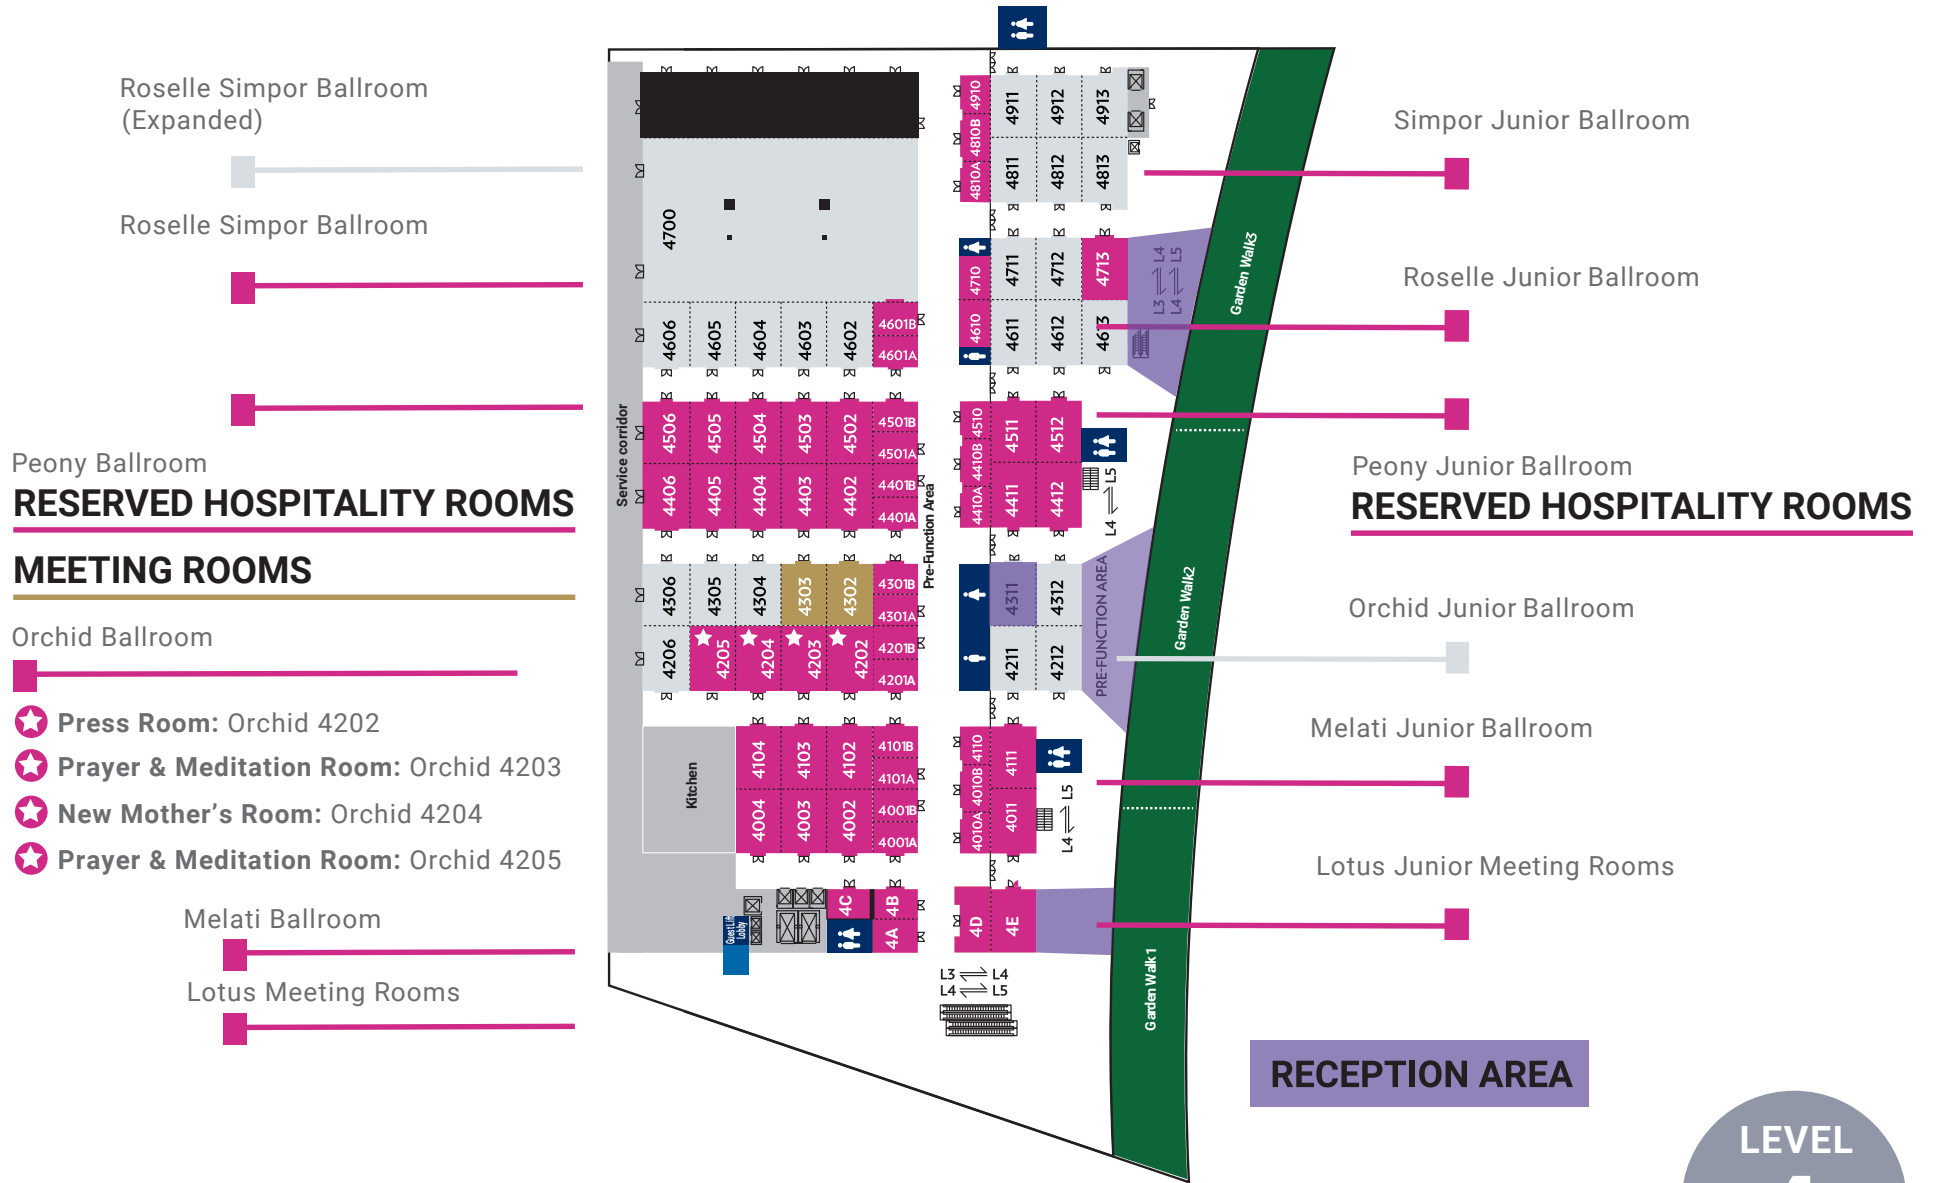

INNOVATION MARKETPLACE

FLOOR PLAN

Sands Expo & Convention Centre, Hall A-C located on L1

	Badge Pick-Up		Concession Stand		Entrance and Exit		Exhibits		Hospitality	KEY
	INNOVATION MARKETPLACE Stage Business Track Programming		INTA Zone		Meeting Point		On-Site Registration		Speed Networking	

LEGEND

- Escalator
- Freight Elevator
- Guest Elevator
- Service Elevator
- Stairs
- Restroom

LEVEL
3

Roselle Simpor Ballroom (Expanded)

Roselle Simpor Ballroom

Peony Ballroom

RESERVED HOSPITALITY ROOMS

MEETING ROOMS

Roselle Junior Ballroom

Peony Junior Ballroom

RESERVED HOSPITALITY ROOMS

Orchid Junior Ballroom

Melati Junior Ballroom

Lotus Junior Meeting Rooms

LEGEND

- Escalator
- Freight Elevator
- Guest Elevator
- Service Elevator
- Stairs
- Restroom

★ Speaker Ready Room: Sands 5102

LEVEL
5

LEGEND

-  Escalator
-  Freight Elevator
-  Guest Elevator
-  Service Elevator
-  Stairs
-  Restroom