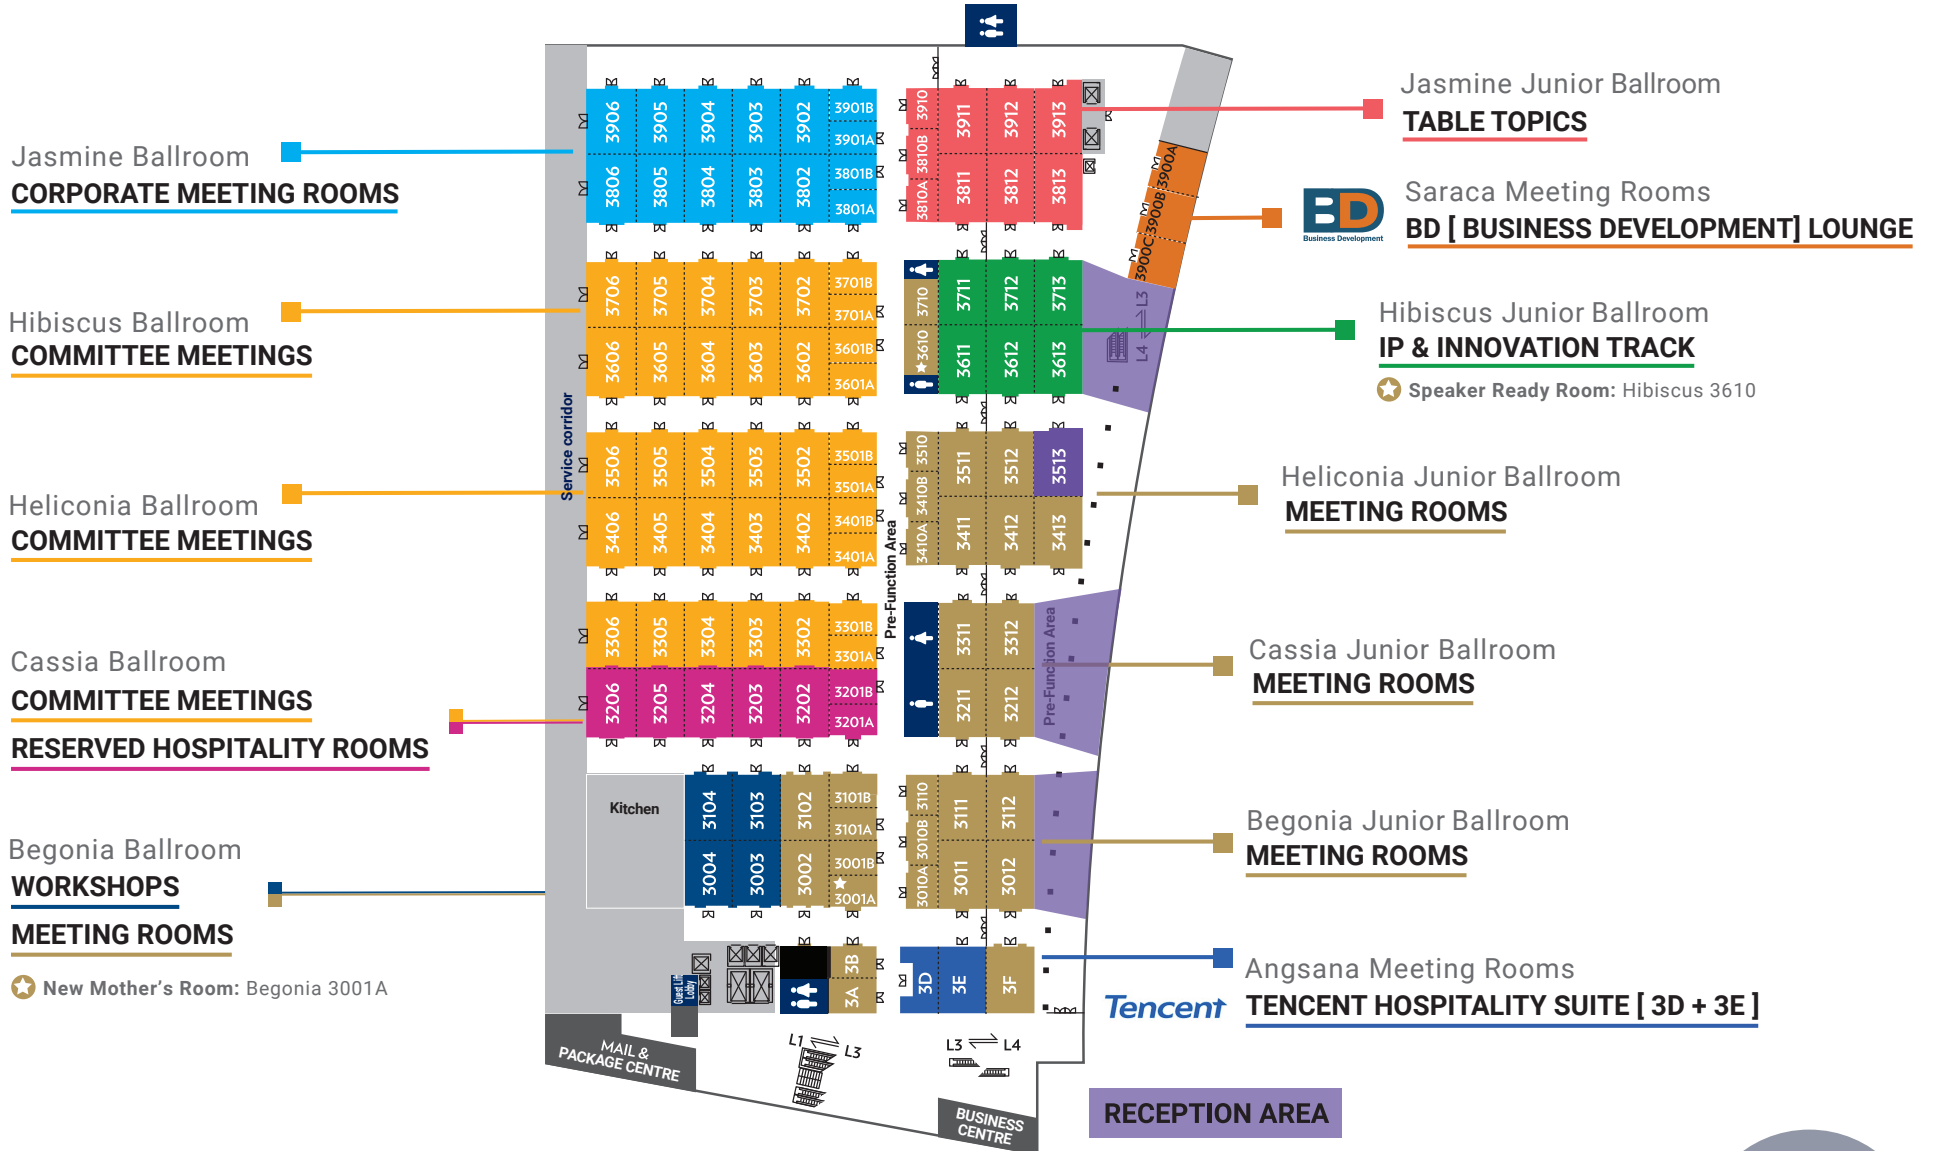

INNOVATION MARKETPLACE

FLOOR PLAN

Sands Expo & Convention Centre, Hall A-C located on L1

	Badge Pick-Up		Concession Stand		Entrance and Exit		Exhibits		Hospitality	KEY
	INNOVATION MARKETPLACE Stage Business Track Programming		INTA Zone		Meeting Point		On-Site Registration		Speed Networking	

LEGEND

- Escalator
- Freight Elevator
- Guest Elevator
- Service Elevator
- Stairs
- Restroom

LEVEL
3

Roselle Simpor Ballroom (Expanded)

Roselle Simpor Ballroom

Peony Ballroom

RESERVED HOSPITALITY ROOMS

MEETING ROOMS

Roselle Junior Ballroom

Peony Junior Ballroom

RESERVED HOSPITALITY ROOMS

Orchid Junior Ballroom

Melati Junior Ballroom

Lotus Junior Meeting Rooms

LEGEND

- Escalator
- Freight Elevator
- Guest Elevator
- Service Elevator
- Stairs
- Restroom

★ Speaker Ready Room: Sands 5102

LEVEL
5

LEGEND

-  Escalator
-  Freight Elevator
-  Guest Elevator
-  Service Elevator
-  Stairs
-  Restroom